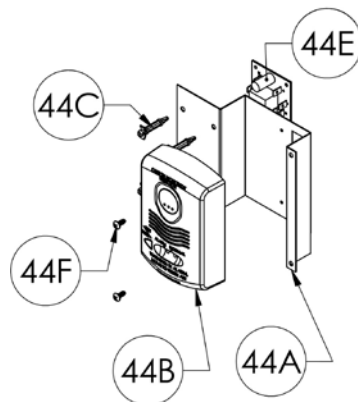

ITEM NO.	DESCRIPTION	SUBURBAN PART NUMBER	MARVAIR PART NUMBER	MODELS AFFECTED
44A	PLATE, CO DETECTOR	063724	MD10286	2000, 2004, 2008, 2012
44B	CO DETECTOR	233207	02175	2000, 2004, 2008, 2012
44C	SPACER POWER SUPPLY	063725	03003	2000, 2004, 2008, 2012
44D	LABEL, PUSH FOR RESET (NOT SHOWN)	193404	81717	2000, 2004, 2008, 2012
44E	POWER SUPPLY BOARD	233155	02174	2000, 2004, 2008, 2012
44F	SCREW #8AB X .375 PH, PH	122073	92648	2000, 2004, 2008, 2012