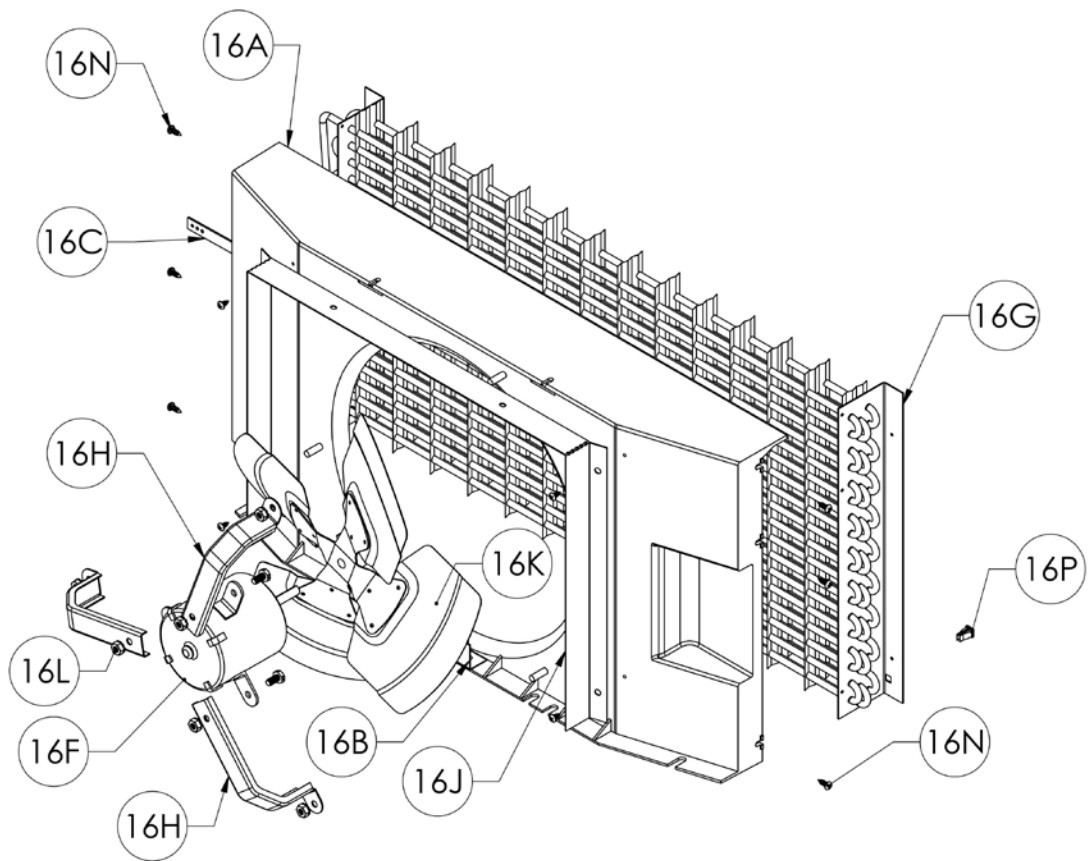

ITEM NO.	DESCRIPTION	SUBURBAN PART NUMBER	MARVAIR PART NUMBER	MODELS AFFECTED
16A	SHROUD CONDENSER PLASTIC DYNALINE 380370	380370	30127	ALL
16B	SPITTER CONDENSER PL 040540	040540	M/10023	ALL
16C	BRACKET DRYER SATABILIZE (063696)	063696	M/10024	ALL
16D	SCREW #8-3/8 PAN HD PH TYPE AB SS 121649	121649	90619	ALL
16E	RIVET 1/8 POP ALL ALUM AB4-3A DYNALINE 122070	122070	92681	ALL
16F	MOTOR/CAP PSC84-36-050-C DYNALINE 233137	233137	40198	ALL
16G	COIL CONDENSER/OUTDOOR 14 x 26 DYNALINE	380369	60341	DL3-0712
	COIL CONDENSER/OUTDOOR 14 x 26 DYNALINE	380369	60341	DL3-0912
	COIL CONDENSER/OUTDOOR 14 x 26 DYNALINE	380357	60342	DL3-1220
	COIL CONDENSER/OUTDOOR 14 x 26 DYNALINE	380357	60342	DL3-1622
16H	BRKT CONDENSER MOTOR 063480	063480	M/10039	ALL
16J	BAFFLE CONDENSER 040532	040532	M/10025	ALL
16K	IMPELLER DYNALINE 350200	350200	30126	ALL
16L	NUT 1/4-20 HEX KEPS DYNALINE 121474	121474	92436	ALL
16M	SCREW 1/4-20 x 1/2 DYNALINE 121666	121666	92693	ALL
16N	SCREW 8 x 1/2 PHPH 410SS AB DYNALINE 122063	122063	92682	ALL
16P	NUT NYLON EXPANSION DYNALINE 122027	122027	92712	ALL