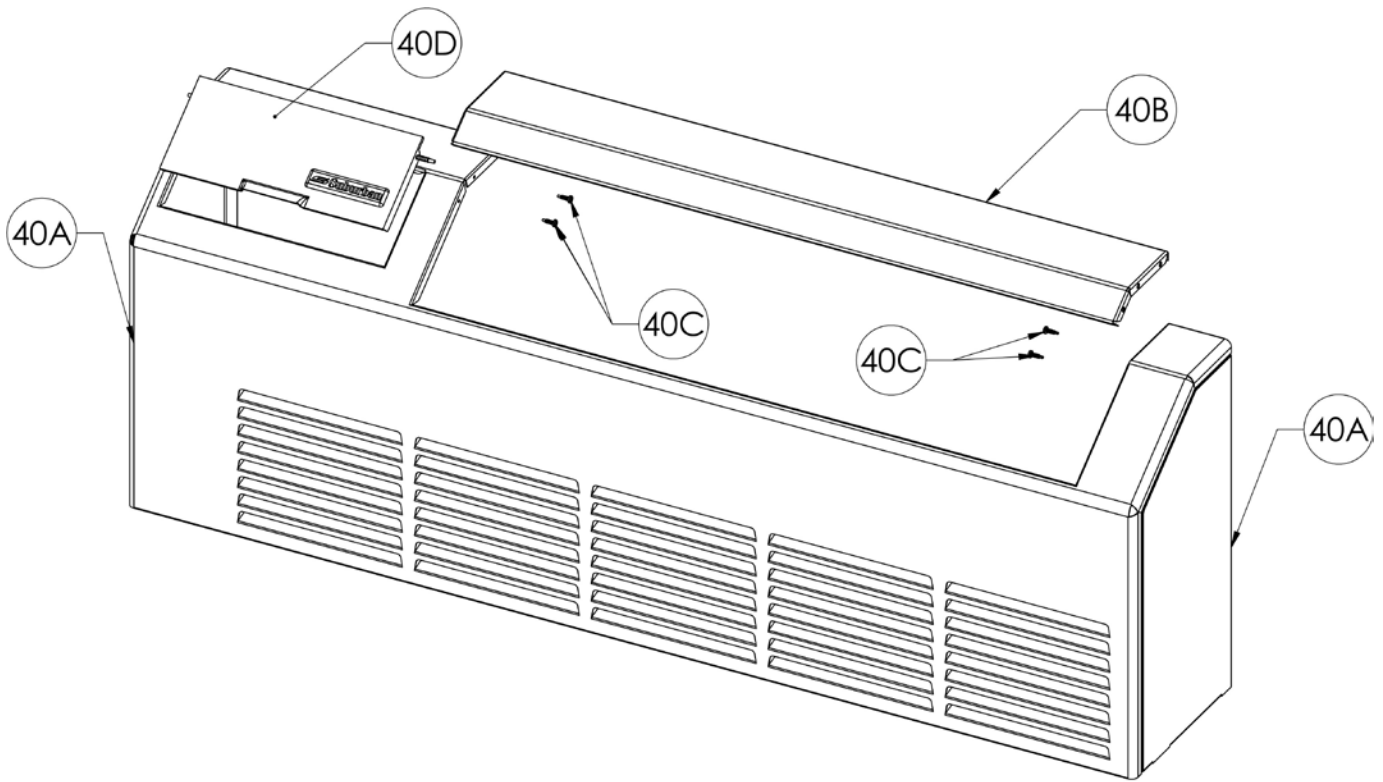

ITEM NO.	DESCRIPTION	SUBURBAN PART NUMBER	MARVAIR PART NUMBER	MODELS AFFECTED
40A	CABINET FRONT ASSY DYNALINE ALL 102094	102094	S/12205	ALL
40B	CABINET FRONT CENTER SECTION 101922 ALL 101922	101922	M/10048	ALL
40C	SCREW 8-18 x 1/2 SELF DRILL TEK DYNALINE 121857	121857	92698	ALL
40D	DOOR CONTROL RODS ASSY 031294 DYNALINE	31294	S/12220	ALL