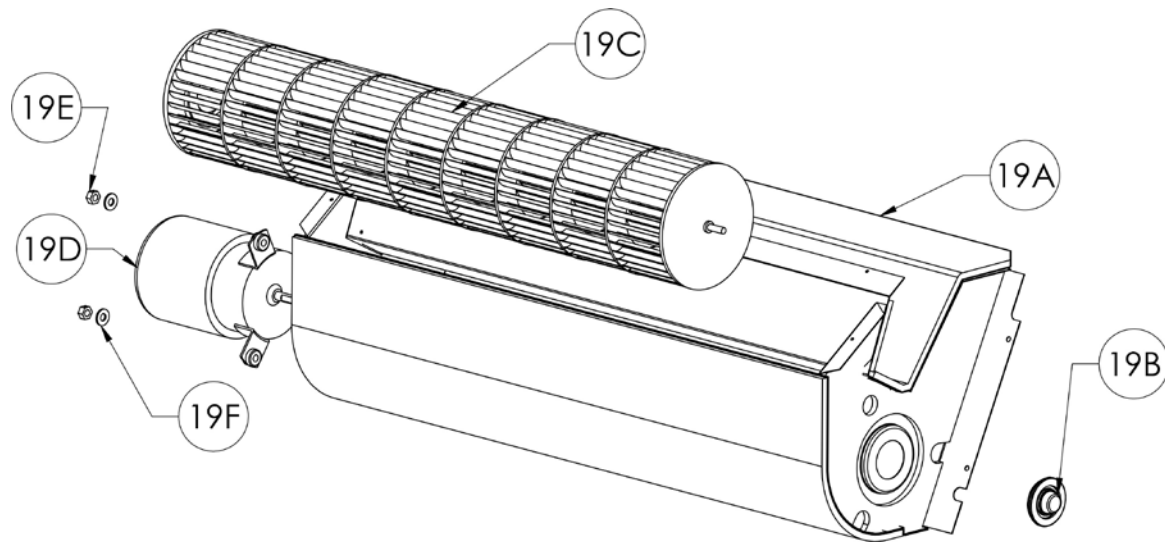

ITEM NO.	DESCRIPTION	SUBURBAN PART NUMBER	MARVAIR PART NUMBER	MODELS AFFECTED
19A	BLOWER ASSY COMP RM 391014 DYNALINE HOUSING ONLY	391014	S/12214	DL3-0712
	BLOWER ASSY COMP RM 391014 DYNALINE HOUSING ONLY	391014	S/12214	DL3-0912
	BLOWER ASSY COMP RM 391014 DYNALINE HOUSING ONLY	391014	S/12214	DL3-1220
	BLOWER ASSY COMP RM 391067 DYNALINE HOUSING ONLY	391067	S/12304	DL3-1622
19B	BEARING ZFBR-1457 DYNALINE 350203	350203	50535	ALL
19C	WHEEL ROOM AIR PLASTIC ZFT437-25 DYNALINE 350204	350204	30128	DL3-0712
	WHEEL ROOM AIR PLASTIC ZFT437-25 DYNALINE 350204	350204	30128	DL3-0912
	WHEEL ROOM AIR PLASTIC ZFT475-26 DYNALINE	350205	30129	DL3-1220
	WHEEL ROOM AIR PLASTIC ZFT475-26 DYNALINE	350205	30129	DL3-1622
19D	ROOM AIR MOTOR PSC-84-36-025IFC DYNALINE 233134	233134	40204	DL3-0712
	ROOM AIR MOTOR PSC-84-36-025IFC DYNALINE 233134	233134	40204	DL3-0912
	ROOM AIR MOTOR PSC84-36-045IFC DYNALINE	233135	40202	DL3-1220
	ROOM AIR MOTOR PSC84-36-065IFC DYNALINE	133136	40199	DL3-1622
19E	NUT 1/4-20 HEX LOCK REVERSIBLE DYNALINE 121531	121531	92714	ALL
19F	WASHER FLAT 1/4" 121532	121532	90641	ALL