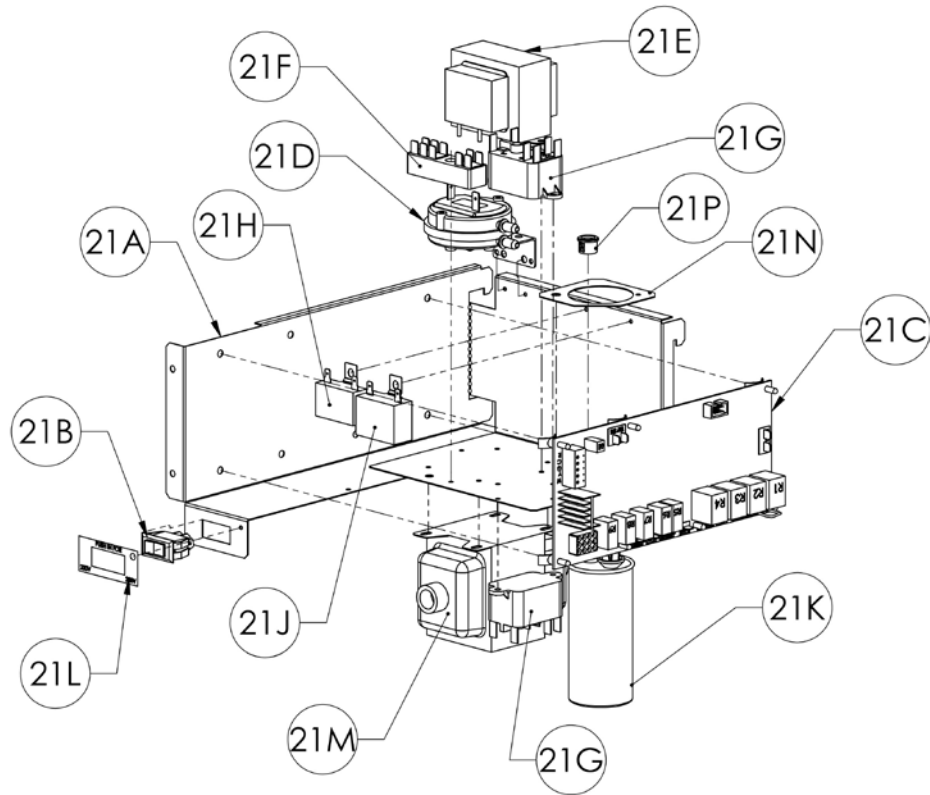

ITEM NO.	DESCRIPTION	SUBURBAN PART NUMBER	MARVAIR PART NUMBER	MODELS AFFECTED
21A	CONTROL BOX 063807 DYNALINE	063807	M/10222	ALL
21B	SW ROCKER DYNALINE 232246	232246	70699	208/230 VOLT
21C	BOARD MODULE DYNALINE 233141	233141	92562	ALL
21D	SW PRESS NS2-1025-00 DYNALINE 232907	232907	70697	ALL
21E	TRANSFORMER HCT-09D0K03305 DYNALINE 232634	232634	50653	208/230 VOLT
	TRANSFORMER 5-1672014-9 DYNALINE	232870	50670	277 VOLT
21F	TERMINAL BLOCK DYNALINE 230944	230994	80833	ALL
21G	RELAY HCR-51CQ1AB DYNALINE 231032	231032	50644	ALL
21H	CAPACITOR 1.2 UF 440 VAC DYNALINE ROOM AIR	233122	50657	DL3-0712
	CAPACITOR 1.2 UF 440 VAC DYNALINE ROOM AIR	233122	50657	DL3-0912
	CAPACITOR 1.5 UF 440 VAC DYNALINE ROOM AIR	233120	50658	DL3-1220
	CAPACITOR 2.0 UF 440 VAC DYNALINE ROOM AIR	233121	50709	DL3-1622
21J	CAPACITOR 2.0 UF 440 VAC CONDENSER MOTOR	233121	50709	ALL 208/230
21K	CAPACITOR 20 UFD / 370 VOLTS COMPRESSOR	233133	50311	DL3-0712
	CAPACITOR 25 UFD / 440 VOLTS COMPRESSOR	232688	50260	DL3-0912
	CAPACITOR 30 UFD@ 370 VOLTS COMPRESSOR	232744	50265	DL3-1220
	CAPACITOR 45 UFD @ 370 VOLTS COMPRESSOR	233039	50321	DL3-1622
21L	LABEL 208/230V OPERATION 193402 DYNALINE	193402	81716	208/230 VOLT
21M	TRANSFORMER 480/277/240/120V CIRCUIT BRE 233277	233277	50694	ALL
21N	PLATE CAPACITOR MT 063746 DYNALINE	063746	M/10226	DL3-0712
21P	BUSHING SNAP 1/2" 070270	070270	80180	ALL